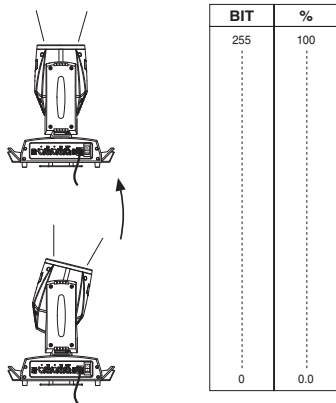

BIT	%
255	100
0	0.0

• **TILT - channel 12**

Operation with option Invert Tilt  $\diamond$  Off  
(Pan conventionally represented at 0% and option Invert Pan  $\diamond$  Off)

Operation with option Invert Tilt  $\diamond$  On  
(Pan conventionally represented at 0% and option Invert Pan  $\diamond$  Off)

• **TILT FINE - channel 13**

Operation with option Invert Tilt  $\diamond$  Off  
(Pan conventionally represented at 0% and option Invert Pan  $\diamond$  Off)

Operation with option Invert Tilt  $\diamond$  On  
(Pan conventionally represented at 0% and option Invert Pan  $\diamond$  Off)