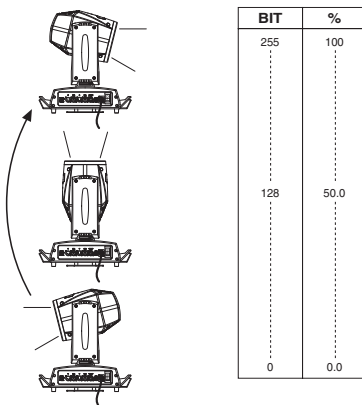

BIT	%
255	100
0	0.0

• PAN FINE - channel 11

Operation with option InvertPan  $\diamond$  Off  
(Tilt conventionally represented at 14% and option Invert Tilt  $\diamond$  Off)

BIT	%
255	100
0	0.0

Operation with option InvertPan  $\diamond$  On  
(Tilt conventionally represented at 14% and option Invert Tilt  $\diamond$  Off)

BIT	%
255	100
0	0.0

• **TILT - channel 12**

Operation with option Invert Tilt  $\diamond$  Off  
(Pan conventionally represented at 0% and option Invert Pan  $\diamond$  Off)

Operation with option Invert Tilt  $\diamond$  On  
(Pan conventionally represented at 0% and option Invert Pan  $\diamond$  Off)