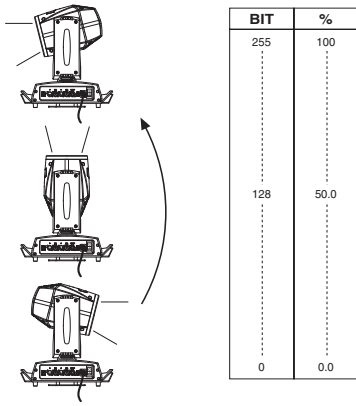

BIT	%
255	100
0	0.0

• PAN FINE - channel 11

Operation with option InvertPan  $\diamond$  Off  
(Tilt conventionally represented at 14% and option Invert Tilt  $\diamond$  Off)

BIT	%
255	100
0	0.0

Operation with option InvertPan  $\diamond$  On  
(Tilt conventionally represented at 14% and option Invert Tilt  $\diamond$  Off)

BIT	%
255	100
0	0.0

• **TILT - channel 12**

Operation with option Invert Tilt  $\diamond$  Off  
(Pan conventionally represented at 0% and option Invert Pan  $\diamond$  Off)

Operation with option Invert Tilt  $\diamond$  On  
(Pan conventionally represented at 0% and option Invert Pan  $\diamond$  Off)