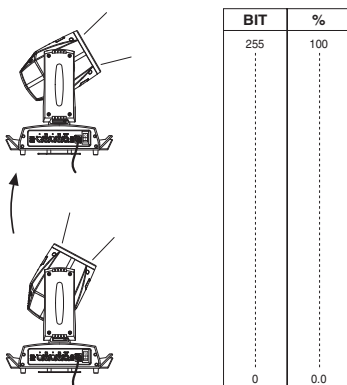

BIT	%
255	100
0	0.0

• **TILT - channel 12**

Operation with option Invert Tilt  $\diamond$  Off  
(Pan conventionally represented at 0% and option Invert Pan  $\diamond$  Off)

Operation with option Invert Tilt  $\diamond$  On  
(Pan conventionally represented at 0% and option Invert Pan  $\diamond$  Off)

• **TILT FINE - channel 13**

Operation with option Invert Tilt  $\diamond$  Off  
(Pan conventionally represented at 0% and option Invert Pan  $\diamond$  Off)

Operation with option Invert Tilt  $\diamond$  On  
(Pan conventionally represented at 0% and option Invert Pan  $\diamond$  Off)