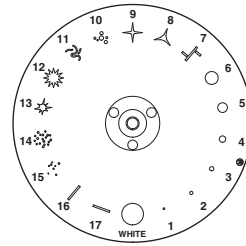

• STOP / STROBE - channel 2

BIT	%	EFFECT
252 - 255	98.7 - 100	OPEN
239 - 251	93.7 - 98.2	RANDOM FAST STROBE
226 - 238	88.7 - 93.2	RANDOM MEDIUM STROBE
213 - 225	83.7 - 88.2	RANDOM SLOW STROBE
208 - 212	81.7 - 83.2	OPEN
207	81.2	FAST PULSATION (360 bpm)
108	42.5	SLOW PULSATION (30 bpm)
104 - 107	41.0 - 42.0	OPEN
103	40.5	FAST STROBE (12 flash/sec)
4	1.7	SLOW STROBE (1 flash/sec)
0 - 3	0.0 - 1.2	CLOSED

• PRISM INSERTION - channel 5

BIT	%	EFFECT
255	100	PRISM INSERTED 0%-100%: 0.36 sec
128	50.0	...
127	49.7	...
0	0.0	PRISM EXCLUDED

• DIMMER - channel 3

BIT	%	EFFECT
255	100	...
0	0.0	0%-100%: 0.02 sec